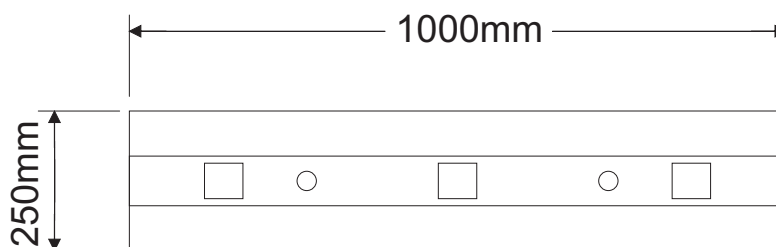

## Separator

Material: plastic-concrete

## Dimensions

Height: 110mm  
Weight: 22kg