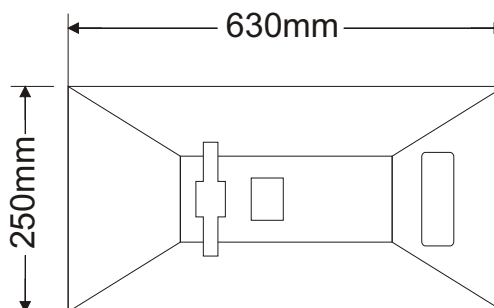

Separator

Material: plastic-concrete

Dimensions

Height: 110mm
Weight: 12kg

Accessories