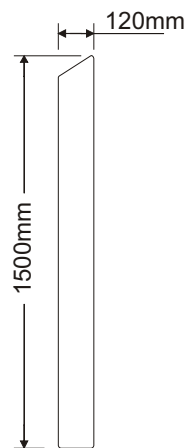

Edge road stud with swareflex reflector, delineator

Material: plastic

Dimensions

Accessories

Protective
stud element