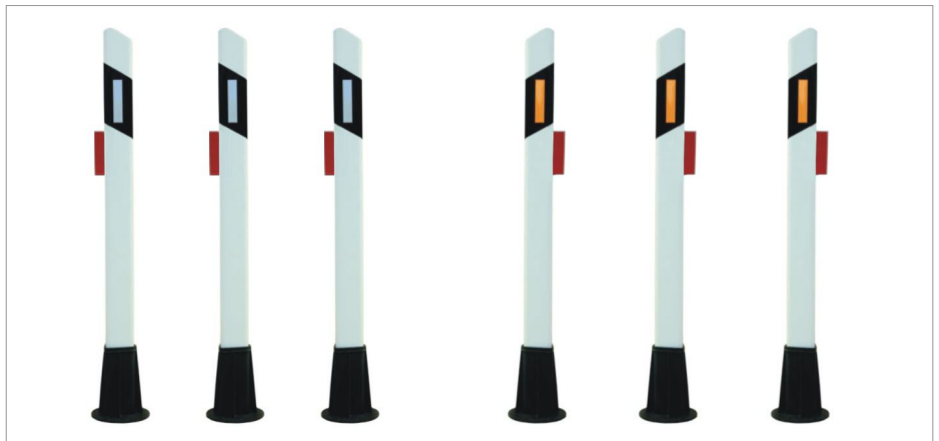

Edge road stud with swareflex reflector, delineator

Material: plastic

Dimensions

Accessories

Protective
stud element